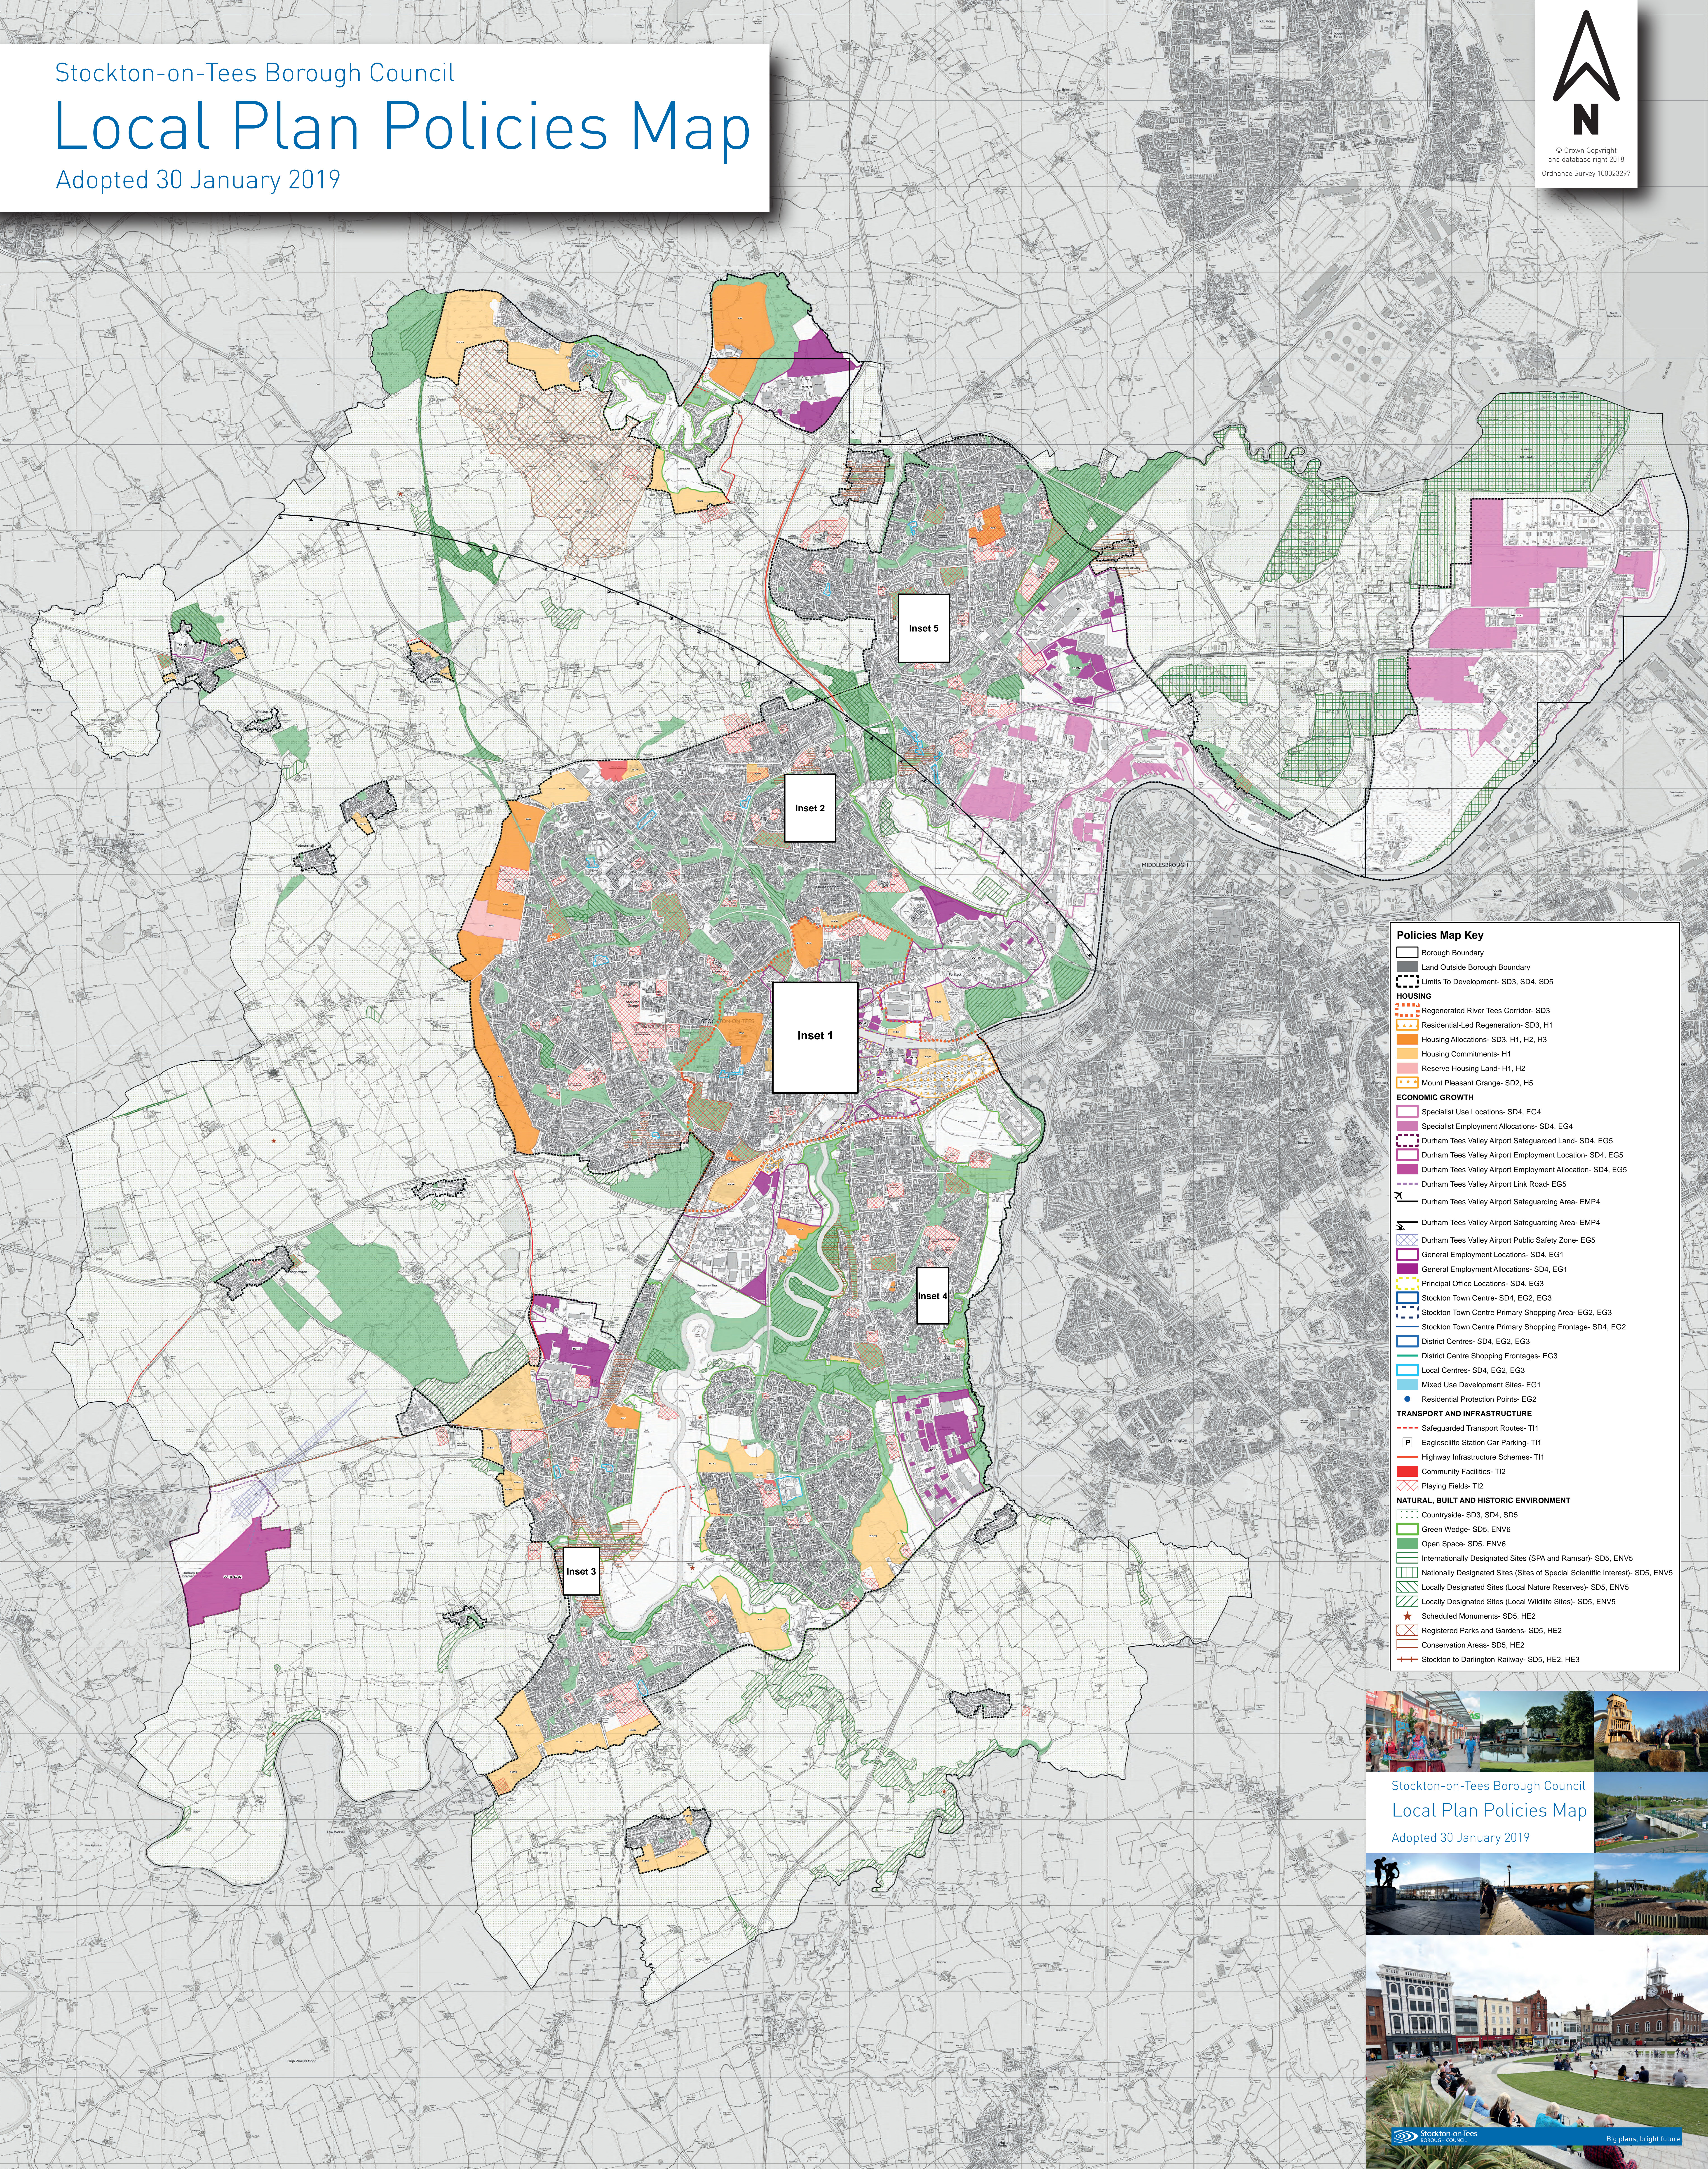

Local Plan Policies Map

Adopted 30 January 2019

Policies Map Key	
	Borough Boundary
	Land Outside Borough Boundary
	Limits To Development- SD3, SD4, SD5
HOUSING	
	Regenerated River Tees Corridor- SD3
	Residential-Led Regeneration- SD3, H1
	Housing Allocations- SD3, H1, H2, H3
	Housing Commitments- H1
	Reserve Housing Land- H1, H2
	Mount Pleasant Grange- SD2, H5
ECONOMIC GROWTH	
	Specialist Use Locations- SD4, EG4
	Specialist Employment Allocations- SD4, EG4
	Durham Tees Valley Airport Safeguarded Land- SD4, EG5
	Durham Tees Valley Airport Employment Location- SD4, EG5
	Durham Tees Valley Airport Employment Allocation- SD4, EG5
	Durham Tees Valley Airport Link Road- EG5
	Durham Tees Valley Airport Safeguarding Area- EMP4
	Durham Tees Valley Airport Safeguarding Area- EMP4
	Durham Tees Valley Airport Public Safety Zone- EG5
	General Employment Locations- SD4, EG1
	General Employment Allocations- SD4, EG1
	Principal Office Locations- SD4, EG3
	Stockton Town Centre- SD4, EG2, EG3
	Stockton Town Centre Primary Shopping Area- EG2, EG3
	Stockton Town Centre Primary Shopping Frontage- SD4, EG2
	District Centres- SD4, EG2, EG3
	District Centre Shopping Frontages- EG3
	Local Centres- SD4, EG2, EG3
	Mixed Use Development Points- EG1
	Residential Protection Points- EG2
TRANSPORT AND INFRASTRUCTURE	
	Safeguarded Transport Routes- T11
	Egglecliffe Station Car Parking- T11
	Highway Infrastructure Schemes- T11
	Community Facilities- T12
	Playing Fields- T12
NATURAL, BUILT AND HISTORIC ENVIRONMENT	
	Countryside- SD3, SD4, SD5
	Green Wedge- SD5, ENV6
	Open Space- SD5, ENV6
	Internationally Designated Sites (SPA and Ramsar)- SD5, ENV5
	Nationally Designated Sites (Sites of Special Scientific Interest)- SD5, ENV5
	Locally Designated Sites (Local Nature Reserves)- SD5, ENV5
	Locally Designated Sites (Local Wildlife Sites)- SD5, ENV5
	Scheduled Monuments- SD5, HE2
	Registered Parks and Gardens- SD5, HE2
	Conservation Areas- SD5, HE2
	Stockton to Darlington Railway- SD5, HE2, HE3

Stockton-on-Tees Borough Council
Local Plan Policies Map
Adopted 30 January 2019